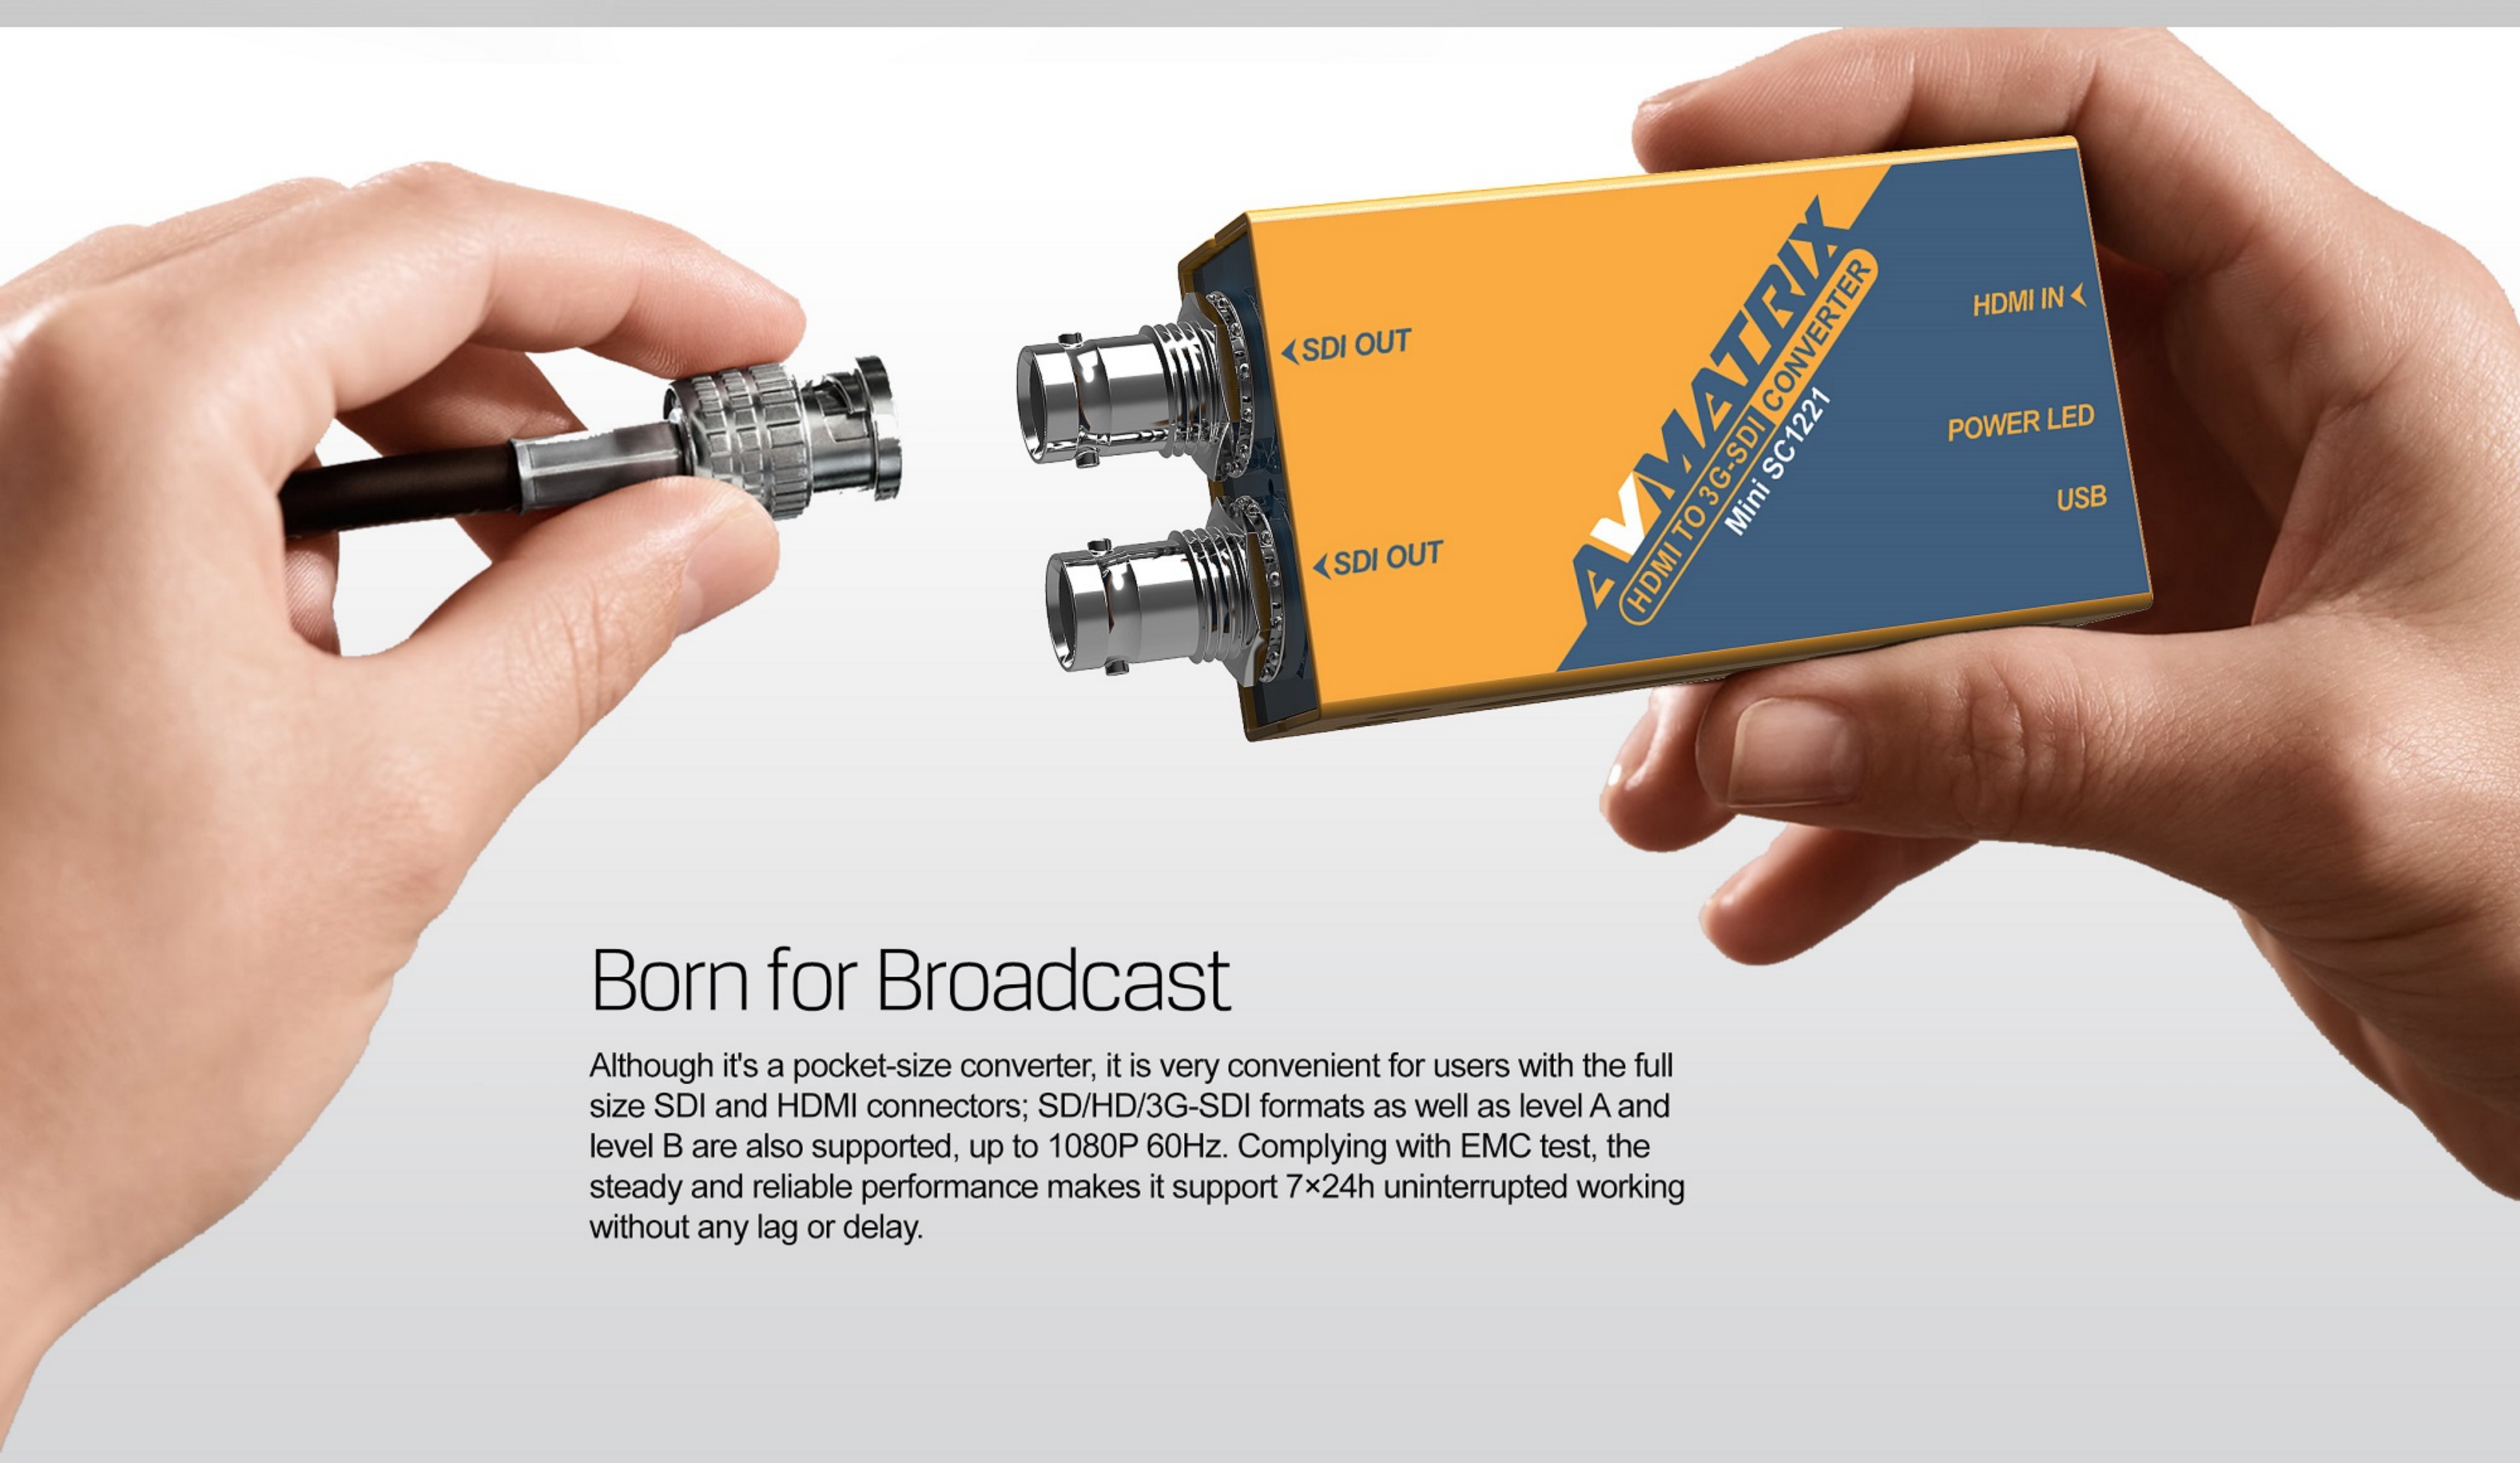

Model NO.: **Mini SC1112**  
3G-SDI to HDMI

Model NO.: **Mini SC1221**  
HDMI to 3G-SDI

**POCKET-SIZE BROADCAST CONVERTER**

**Born for Broadcast**

Although it's a pocket-size converter, it is very convenient for users with the full size SDI and HDMI connectors; SD/HD/3G-SDI formats as well as level A and level B are also supported, up to 1080P 60Hz. Complying with EMC test, the steady and reliable performance makes it support 7×24h uninterrupted working without any lag or delay.

**Powered Anywhere**

Featured with universal USB power solution design, avmatrix mini converter can be powered by Micro USB connection; it can not only connect with DC power plug pack, but also get power from power bank, laptop or computer. The low power consumption is incredible, such as a 5,000mAh power bank can supply a more than 24-hour uninterrupted working time.

**Pocket Size and Easy to Mount**

Miniature design makes it portable for indoors and outdoors. It's possible to put into pocket and take to anywhere. With a convenient and detachable mounting bracket, it is also available in different application scenarios.