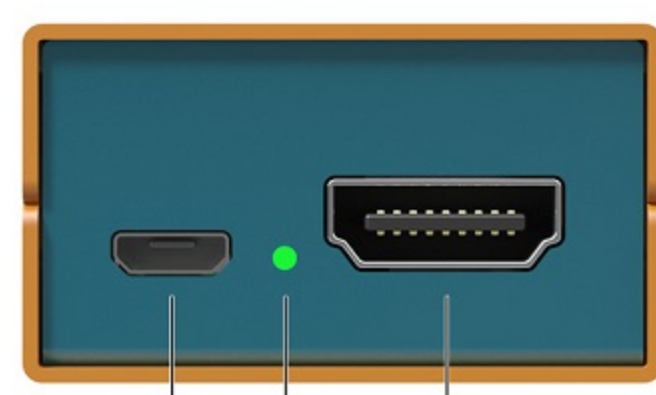

Mini SC1221