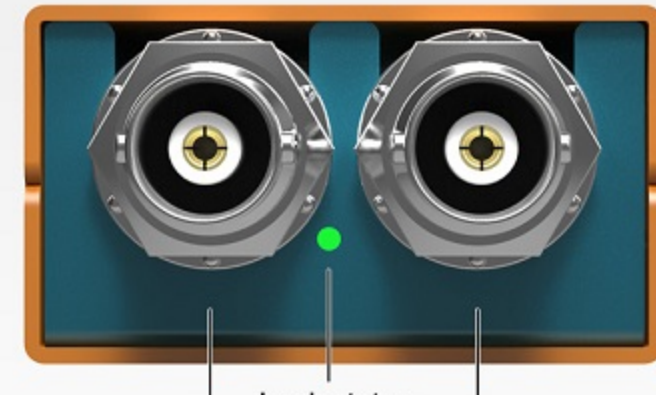

MODEL NO.	Mini SC1112	Mini SC1221
INPUT	SDI Video Input SD/HD/3G-SDI x1	HDMI Video Input HDMI type A x1
OUTPUT	SDI Video Loop Output SD/HD/3G-SDI x1 HDMI Video Output HDMI type A x1	SDI Video Output SD/HD/3G-SDI x2
SDI FORMATS	SD Format Support 525i 59.94/60 625i 50 HD Format Support 720p 23.98/24.25/29.97/30/50/59.94/60 1080i 50/59.94/60 1080psf 23.98/24.25/29.97/30 1080p 23.98/24.25/29.97/30/50/59.94/60 SDI Video Rate SD/HD/3G-SDI SDI Compliance SMPTE 292M/SMPTE 259M/SMPTE 424M SDI Color Space and Precision YUV 4:2:2 SDI Auto Switching Auto selects SD-SDI, HD-SDI and 3G-SDI on input	SD Format Support 525i 60 625i 50 HD Format Support 720p 50/60 1080i 50/60 1080p 24/25/30/50/60 SDI Video Rate SD/HD/3G-SDI SDI Compliance SMPTE 292M/SMPTE 259M/SMPTE 424M SDI Color Space and Precision YUV 4:2:2
HDMI FORMATS	HDMI Format Support 480i 60 576i 50 720p 25/30/50/60 1080i 50/60 1080p 24/25/30/50/60 HDMI Color Space and Precision YUV 4:2:2	HDMI Format Support 480i 60 576i 50 720p 50/59.94/60 1080i 50/59.94/60 1080p 23.976/23.98/24.25/29.97/30 1080p 50/59.94/60 HDMI Color Space and Precision RGB 4:4:4, YUV 4:4:4 & YUV 4:2:2
SIZE (W×D×H)	74mm × 41mm × 23mm	74mm × 41mm × 23mm
POWER	Power Micro USB Power Consumption 1.5W Voltage Range 3.3V~5V Operating Temperature -20°C~60°C Storage Temperature -30°C~70°C Relative Humidity 0%~90% non-condensing	Power Micro USB Power Consumption 2W Voltage Range 3.3V~5V Operating Temperature -20°C~60°C Storage Temperature -30°C~70°C Relative Humidity 0%~90% non-condensing
ENVIRONMENT		
WARRANTY	3 year limited warranty	3 year limited warranty

Mini SC1112