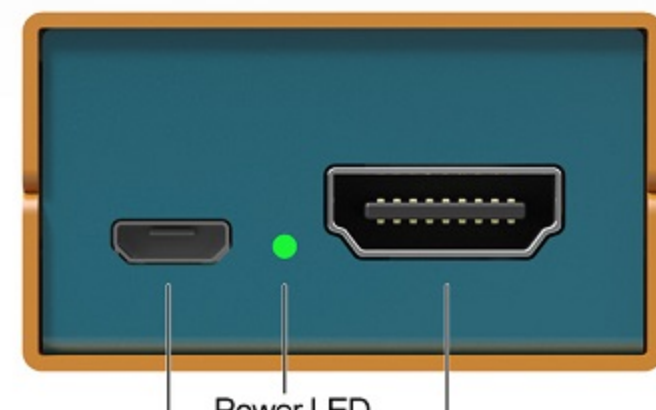

Mini SC1112