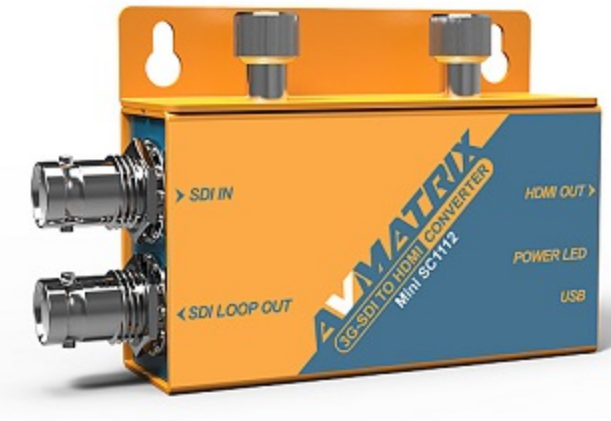

Model NO.: **Mini SC1112**  
3G-SDI to HDMI

Model NO.: **Mini SC1221**  
HDMI to 3G-SDI

**POCKET-SIZE BROADCAST CONVERTER**

**Born for Broadcast**

Although it's a pocket-size converter, it is very convenient for users with the full size SDI and HDMI connectors; SD/HD/3G-SDI formats as well as level A and level B are also supported, up to 1080P 60Hz. Complying with EMC test, the steady and reliable performance makes it support 7×24h uninterrupted working without any lag or delay.

**Powered Anywhere**

Featured with universal USB power solution design, avmatrix mini converter can be powered by Micro USB connection; it can not only connect with DC power plug pack, but also get power from power bank, laptop or computer. The low power consumption is incredible, such as a 5,000mAh power bank can supply a more than 24-hour uninterrupted working time.

**Pocket Size and Easy to Mount**

Miniature design makes it portable for indoors and outdoors. It's possible to put into pocket and take to anywhere. With a convenient and detachable mounting bracket, it is also available in different application scenarios.