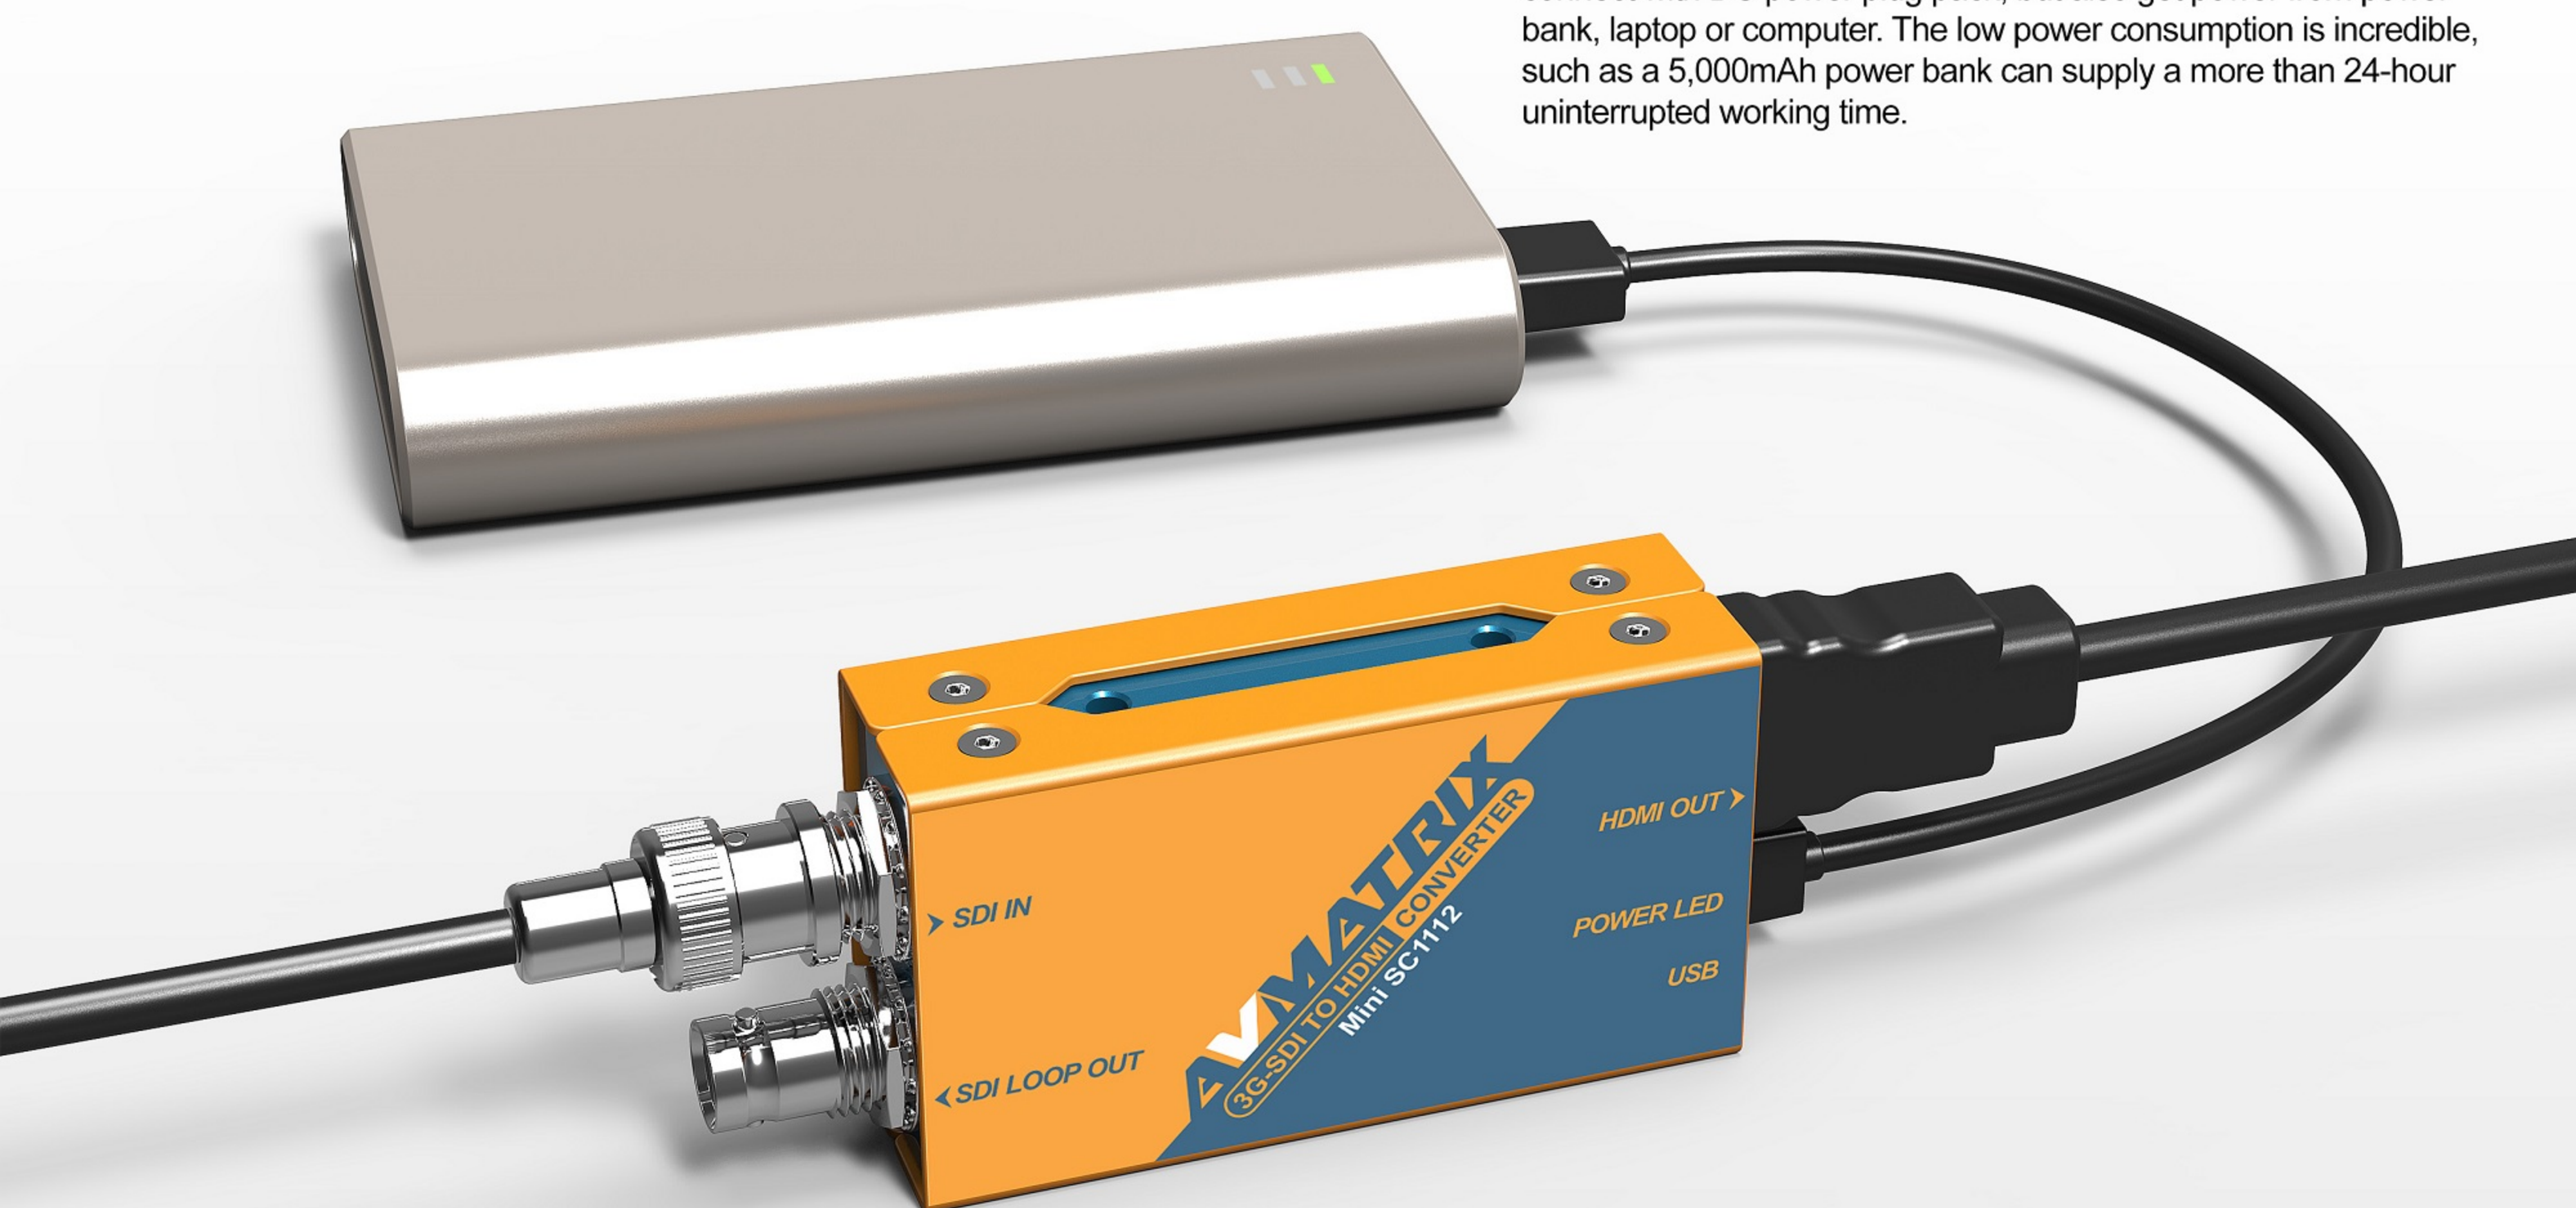

Model NO.: **Mini SC1112**  
3G-SDI to HDMI

Model NO.: **Mini SC1221**  
HDMI to 3G-SDI

**POCKET-SIZE BROADCAST CONVERTER**

**Born for Broadcast**

Although it's a pocket-size converter, it is very convenient for users with the full size SDI and HDMI connectors; SD/HD/3G-SDI formats as well as level A and level B are also supported, up to 1080P 60Hz. Complying with EMC test, the steady and reliable performance makes it support 7×24h uninterrupted working without any lag or delay.

**Powered Anywhere**

Featured with universal USB power solution design, avmatrix mini converter can be powered by Micro USB connection; it can not only connect with DC power plug pack, but also get power from power bank, laptop or computer. The low power consumption is incredible, such as a 5,000mAh power bank can supply a more than 24-hour uninterrupted working time.

**Pocket Size and Easy to Mount**

Miniature design makes it portable for indoors and outdoors. It's possible to put into pocket and take to anywhere. With a convenient and detachable mounting bracket, it is also available in different application scenarios.